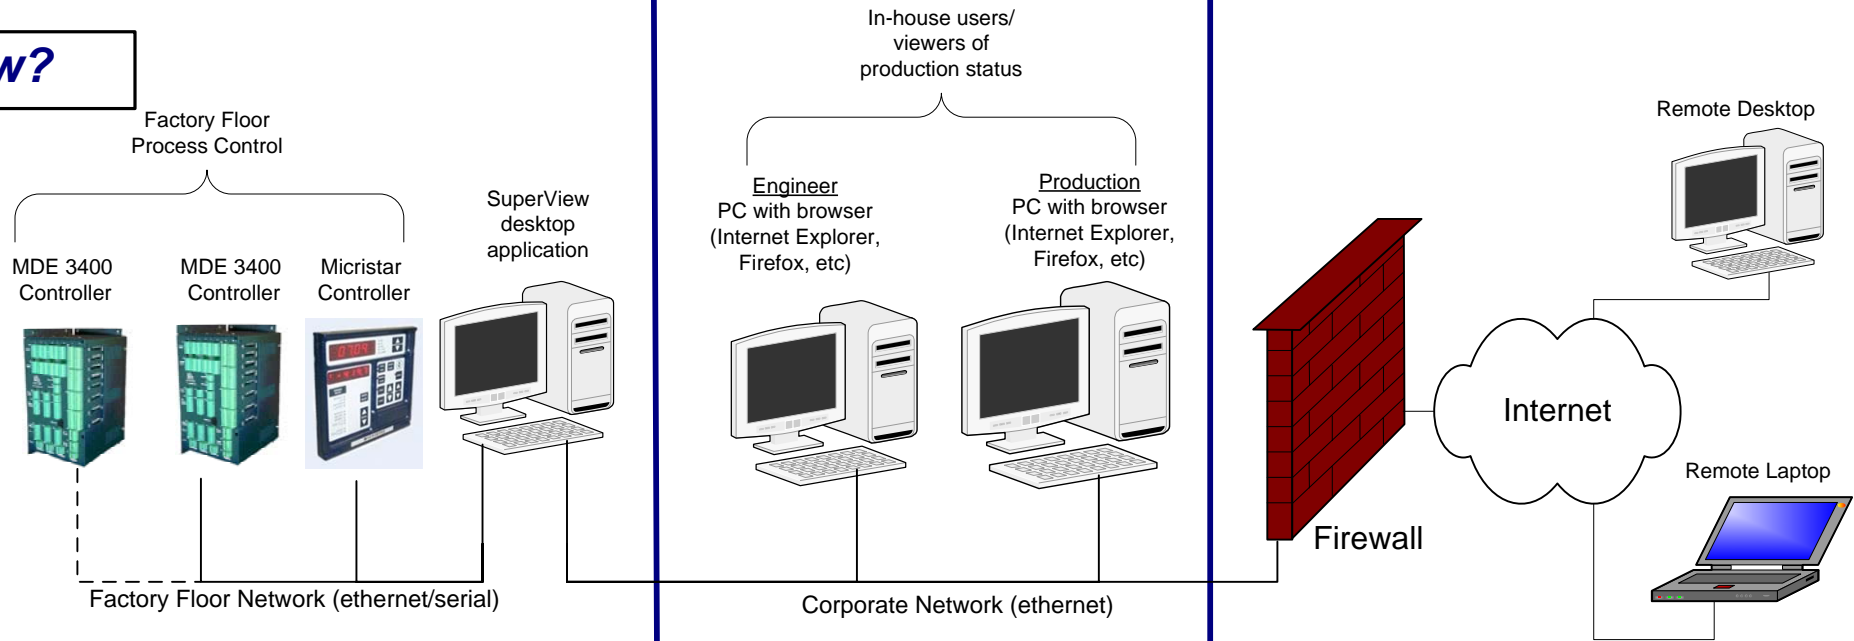

What is NetView?

Where?

Factory Floor

Corporate Offices

Off-site Users

How?

What?

SuperView:

- Controller management
- Data logging & recipe building
- Graphs
- Generates & delivers real-time NetView web pages

NetView:

- Looking at the web pages (generated by SuperView on the factory floor) in any browser (i.e. Internet Explorer, Firefox, etc)
- Watching real-time production processes, including graphs, data logging and recipe progress.
- No need to refresh the pages or data, everything is **real-time!**

NetView from a Remote Site:

- All data is encrypted with secure access
- Monitoring the same production processes with the flexibility of viewing the real-time data: while traveling, or working at home, or at another corporate office or location